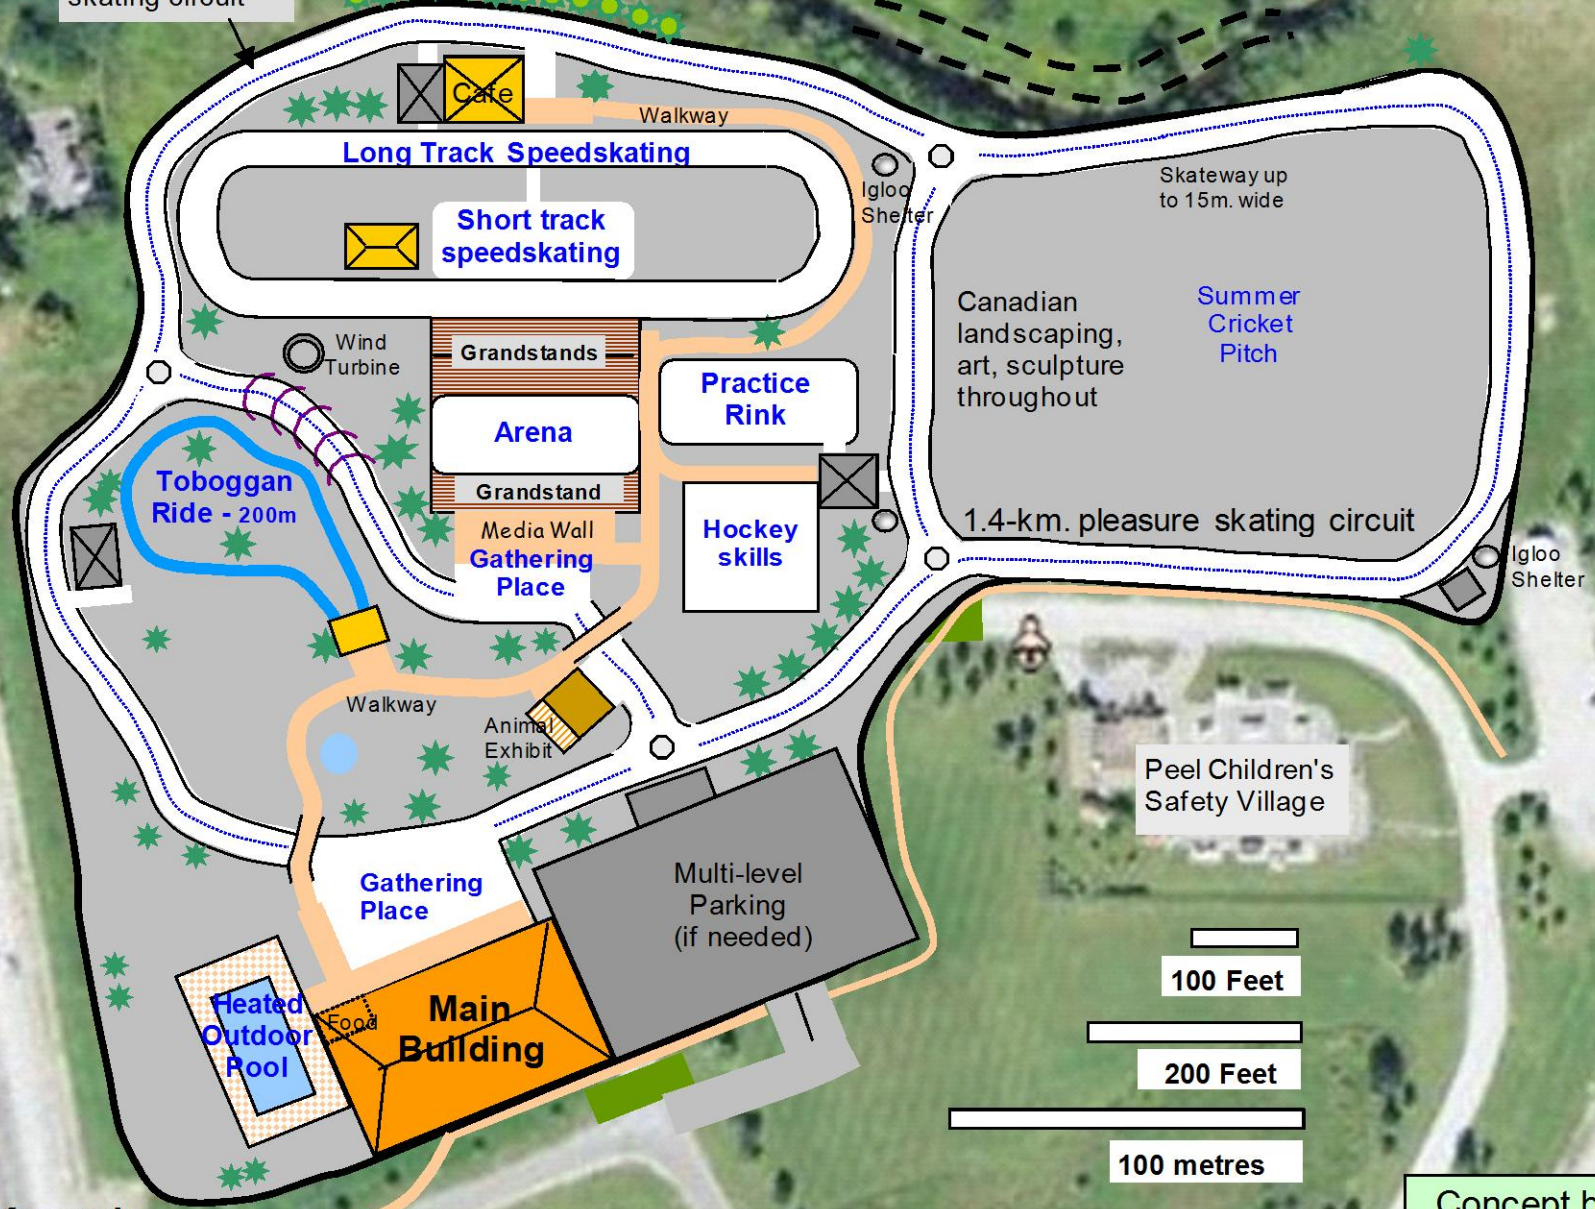

# Concept for a Canada 150 IceSkatePark

1.4-km. pleasure skating circuit

Peel Children's Safety Village

100 Feet

200 Feet

100 metres

Kennedy Road

Powerade Centre parking

Concept by Icepark Group Inc.